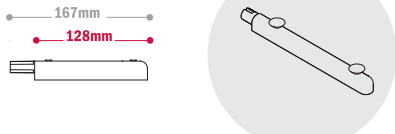

● overall dimension
● merchandising dimension

Ultrapuck Range

Ultrapuck Backplate 19mm

UPPUCKC (Clear)
UPPUCKB (Black)
UPPUCKG (Grey)
UPPUCKR (Red)
UPPUCKW (White)

Oval Shelf 250mm

UPOS250C (Clear)
UPOS250B (Black)
UPOS250G (Grey)
UPOS250R (Red)
UPOS250W (White)

Oval Shelf 250mm w/front lip

UPOS250C (Clear)

Hanger Support

UPHSC (Clear)
UPHSB (Black)
UPHSG (Grey)
UPHSR (Red)
UPHSW (White)

Shelf Support

UPSSC (Clear)
UPSSB (Black)
UPSSG (Grey)
UPSSR (Red)
UPSSW (White)

Swivel shoe displayer heel stop

UPSSDHC (Clear)

Swivel shoe displayer heel stop double

UPSSDHC (Clear)

Swivel shoe display heel stop triple

UPSSDHTC (Clear)

Swivel shoe display toe stop

UPSSDTC (Clear)

Swivel shoe display toe stop double

UPSSDTC (Clear)

Swivel shoe display toe stop triple

UPSSDTC (Clear)

Metal Ball Holder

UPBH (Chrome)

Metal Cranked Arm

UPCA (Chrome)

Metal Prong - Chrome

UPP100 - 100mm 90mm
UPP150 - 150mm 140mm
UPP200 - 200mm 190mm

Metal Loop Prong - Chrome

UPEP100 - 100mm 90mm
UPEP150 - 150mm 140mm
UPEP200 - 200mm 190mm

| National Dealer Network 1300 SLATWALL (752 892) | www.asionline.com.au | contact@asionline.com.au |

Distributed by: