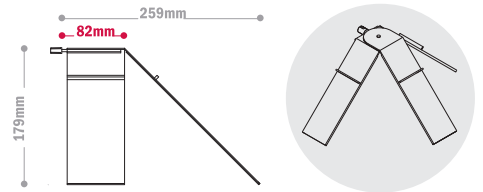

Swivel shoe display heel stop triple

UPSSDHTC (Clear)