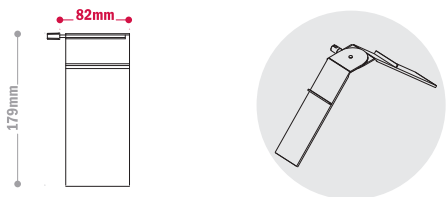

Swivel shoe displayer heel stop double

UPSSDHC (Clear)