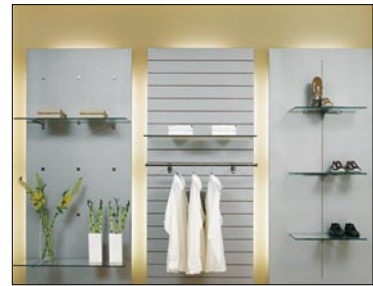

Just like Slatwall, Slatwall Thinline offers a host of unique features that make it the most cost-effective and space efficient merchandising system.

Its panels feature ultra-thin grooves which require no aluminium inserts, making it inexpensive, discreet and aesthetically pleasing.

The absence of inserts through the panel allows you to add another creative dimension to your display wall with special features such

as shaping of panels of digital printed graphics without disturbing the image.

Position and rearrange your products horizontally or vertically anywhere you want for complete creative freedom. Panels are placed edge to edge, joins disappear and grooves become seamless, forming continuous display walls, showcasing your merchandising to perfection.

ASI has offices throughout Australia - contact details below for your nearest location.

Slatwall Thinline: Sleek and flexible

ASI (Vic) Pty Ltd
Tel: 1300 SLATWALL (752 892)
Email: contact@asionline.com.au
Web: www.asionline.com.au